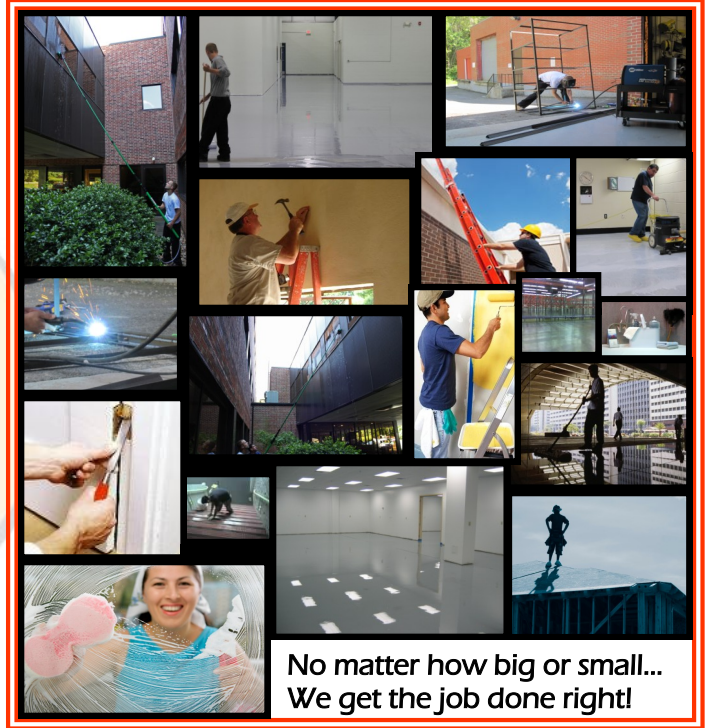

Wow, we do a lot!

- Night and Day office cleaning 7 days a week
- Paper products, soaps, and restroom products
- Specialty cleaning services
- Window washing
- Floor maintenance: stripping, waxing, and buffing
- Carpet cleaning
- Ceiling, lights, vents and wall cleaning
- Ground Maintenance
- MSDS facility compliance assistance
- Assistance with ISO, AIB processes